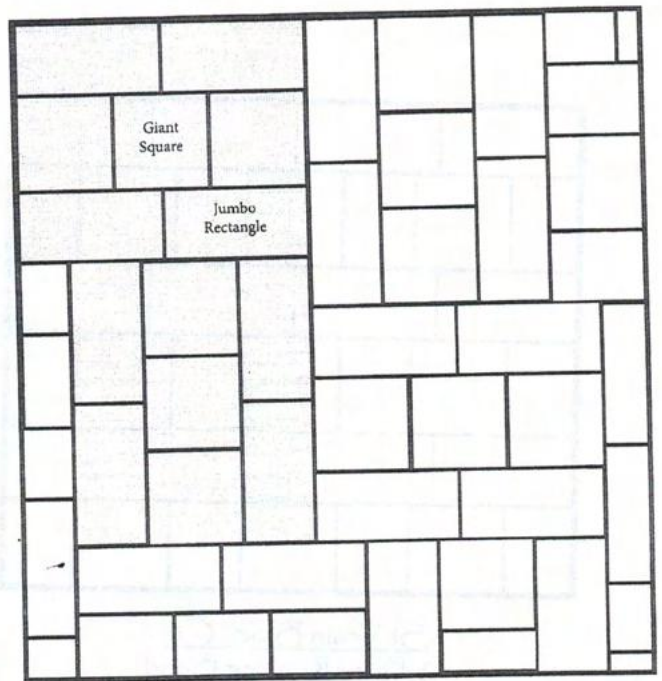

# MASTER

St Vrain Block Co.  
 Rotating Quadrants  
 Jumbo Rectangle  
 Giant Square,  
 Giants, & Rectangles

St Vrain Block Co. -  
 3 Piece Running Bond Version 2  
 Giant Squares  
 Jumbo Rectangles  
 Rectangles

ST VRAIN BLOCK  
 Herringbone  
 Jumbo Rectangle (53%) & Giant Square (47%)

ST VRAIN BLOCK  
 Grouped Herringbone  
 Jumbo Rectangles (60%) & Giant Squares (40%)

St Vrain Block Co.  
 Herringbone  
 Jumbo Rectangle (75%)  
 & Rectangle (25%)

## "L" Pattern

Giant- 46%

Rectangle- 23%

Square- 31%