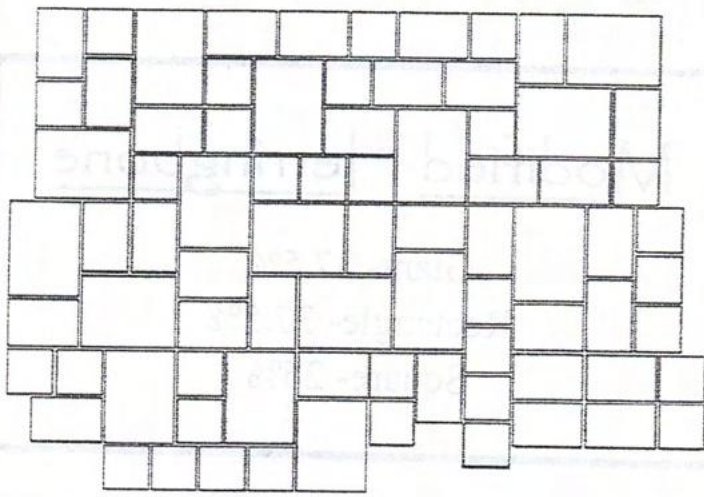

St Vrain Block Co. -
3 Piece Running Bond
Giant Squares (35%)
Jumbo Rectangles (39%)
Giant Rectangles (26%)

Random

Giant- 37.5% |
Rectangle- 37.5% |
Square- 25%