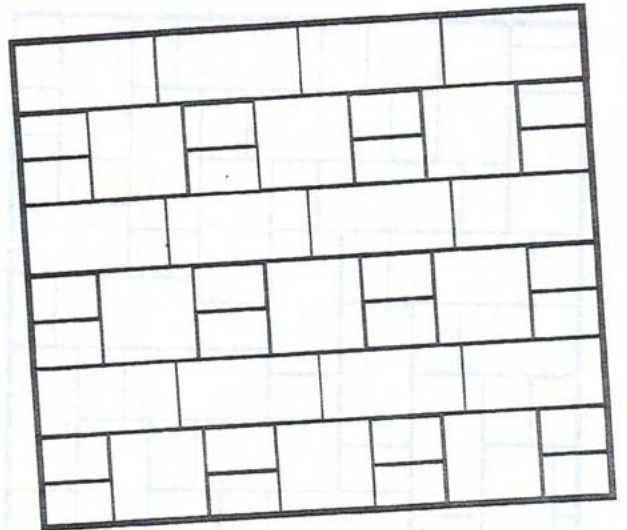

# MASTER

St Vrain Block Co.  
 Rotating Quadrants  
 Jumbo Rectangle  
 Giant Square,  
 Giants, & Rectangles

St Vrain Block Co. -  
 3 Piece Running Bond Version 2  
 Giant Squares  
 Jumbo Rectangles  
 Rectangles

ST VRAIN BLOCK  
 Herringbone  
 Jumbo Rectangle (53%) & Giant Square (47%)

ST VRAIN BLOCK  
 Grouped Herringbone  
 Jumbo Rectangles (60%) & Giant Squares (40%)

St Vrain Block Co.  
 Herringbone  
 Jumbo Rectangle (75%)  
 & Rectangle (25%)

## "L" Pattern

Giant- 46%

Rectangle- 23%

Square- 31%