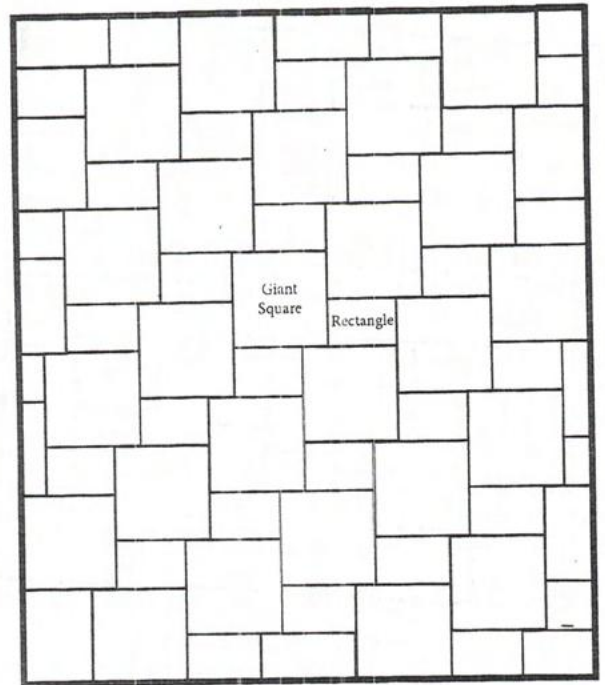

# MASTER

St Vrain Block Co.  
 Rotating Quadrants  
 Jumbo Rectangle  
 Giant Square,  
 Giants, & Rectangles

St Vrain Block Co. -  
 3 Piece Running Bond Version 2  
 Giant Squares  
 Jumbo Rectangles  
 Rectangles

ST VRAIN BLOCK  
 Herringbone  
 Jumbo Rectangle (53%) & Giant Square (47%)

ST VRAIN BLOCK  
 Grouped Herringbone  
 Jumbo Rectangles (60%) & Giant Squares (40%)

St Vrain Block Co.  
 Herringbone  
 Jumbo Rectangle (75%)  
 & Rectangle (25%)

## "L" Pattern

Giant- 46%

Rectangle- 23%

Square- 31%