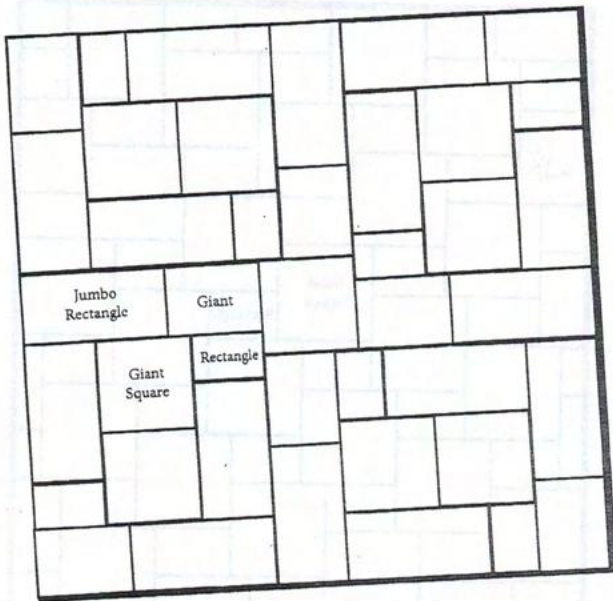

# MASTER

St Vrain Block Co.  
 Rotating Quadrants  
 Jumbo Rectangle  
 Giant Square,  
 Giants, & Rectangles

St Vrain Block Co. -  
 3 Piece Running Bond Version 2  
 Giant Squares  
 Jumbo Rectangles  
 Rectangles

ST VRAIN BLOCK  
 Herringbone  
 Jumbo Rectangle (53%) & Giant Square (47%)

ST VRAIN BLOCK  
 Grouped Herringbone  
 Jumbo Rectangles (60%) & Giant Squares (40%)

St Vrain Block Co.  
 Herringbone  
 Jumbo Rectangle (75%)  
 & Rectangle (25%)

## "||" Pattern

Rectangle- 75%  
Square- 25%

## "L" Pattern

Giant- 46%

Rectangle- 23%

Square- 31%